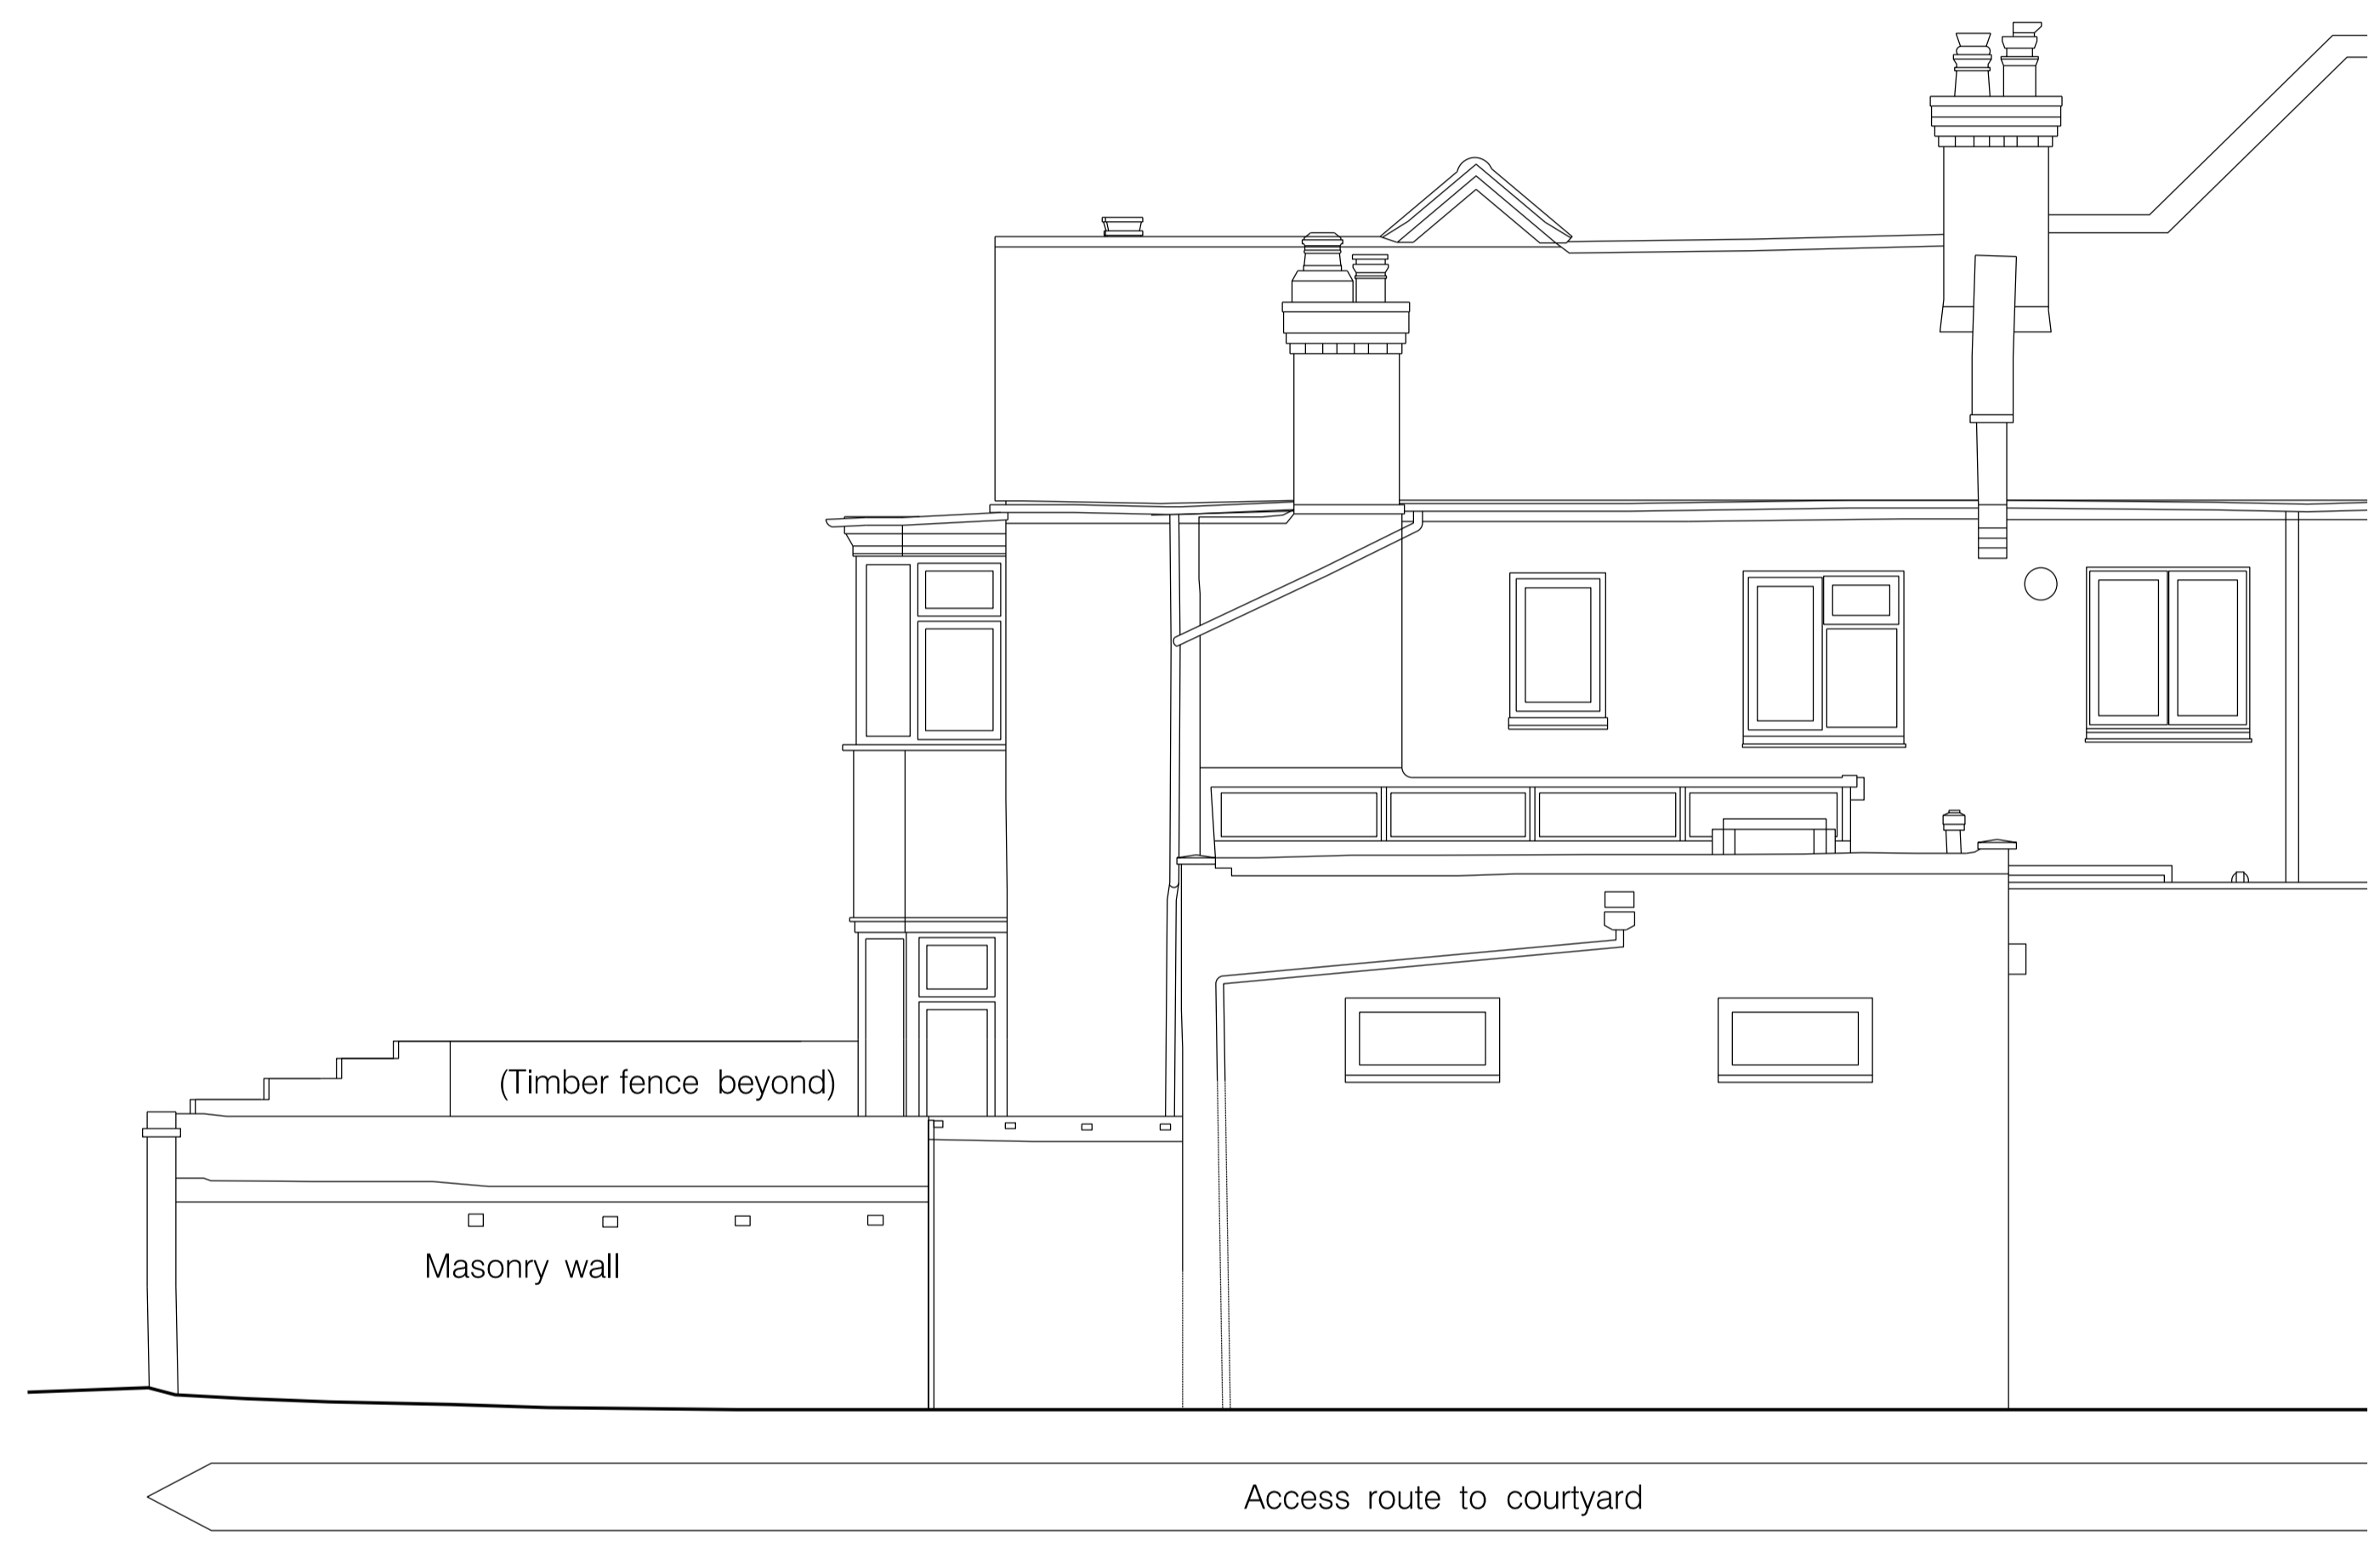

23 Glenhurst Avenue

21 Glenhurst Avenue

42.000m AOD
Elevation 3

Notes

23 GLENHURST AVENUE	
Title EXISTING SOUTH ELEVATION	
scale 1:50 @A1	dwg no. 122
revision -	date 19.05.2026

FRANCES SMEDLEY
23 GLENHURST AVENUE
LONDON
NW5 1PT