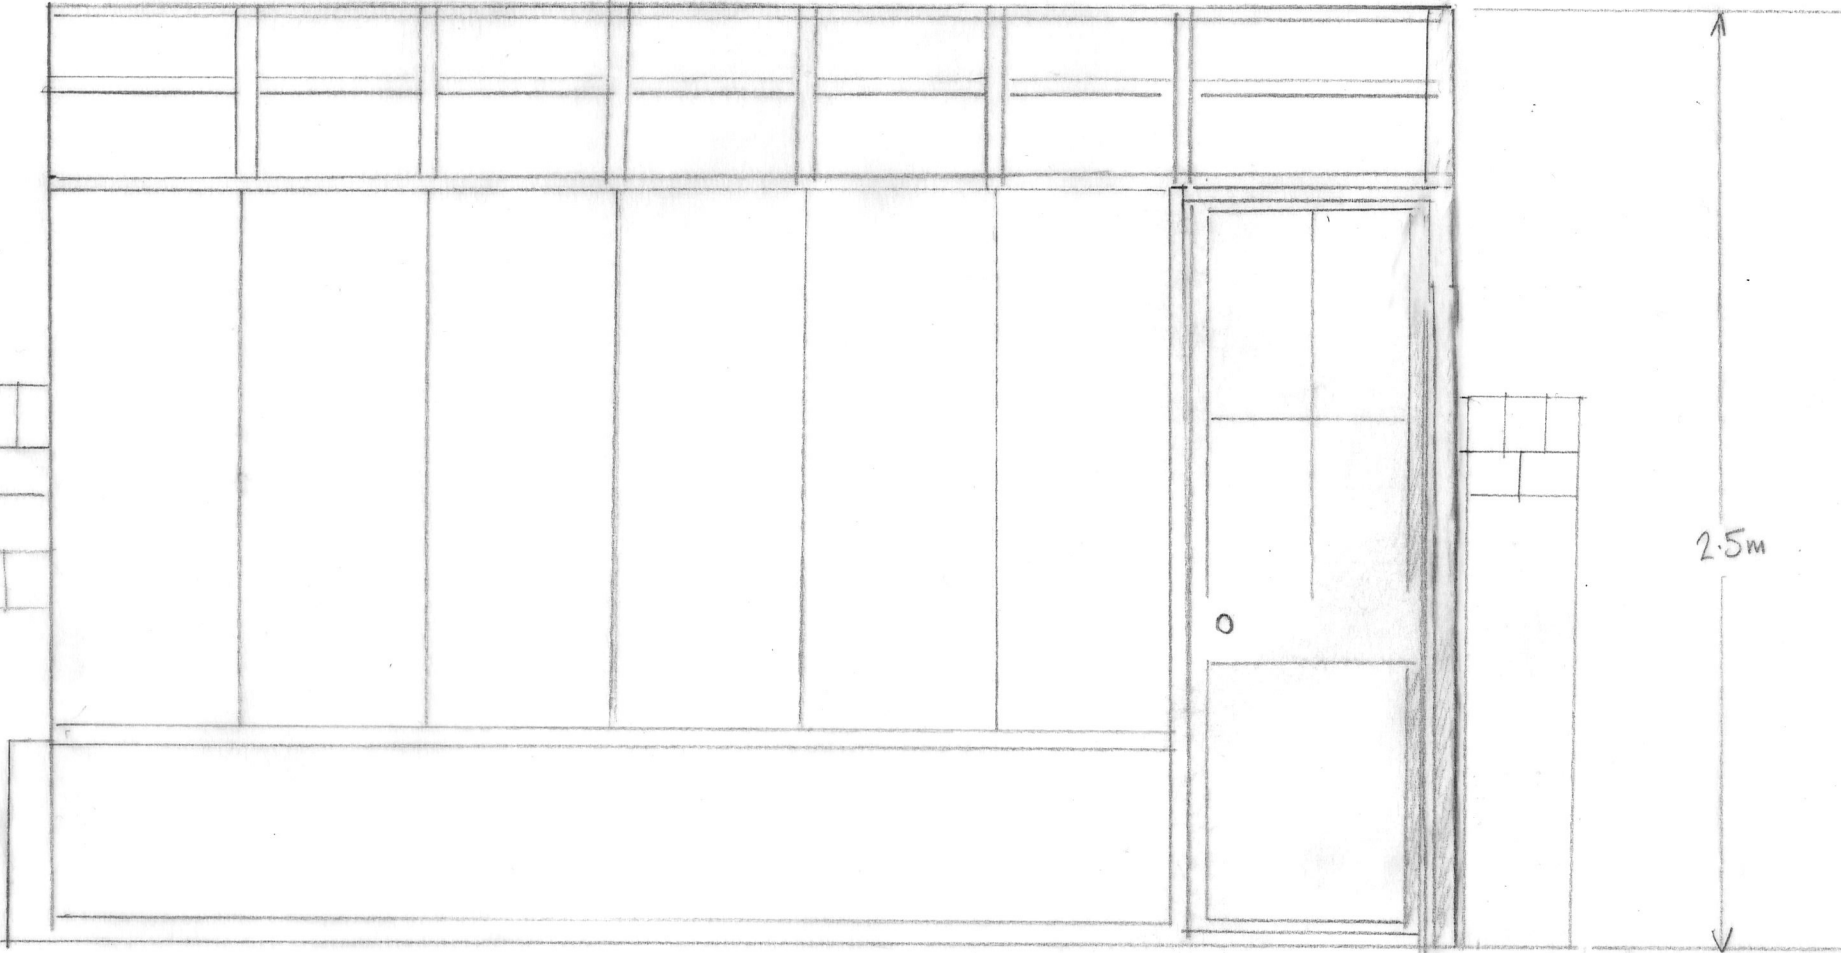

Elevation 2
GREEN HOUSE

Scale 1:20

2.5m

Existing brick wall

11 Bartholomew Villas
NW5 2LT
N