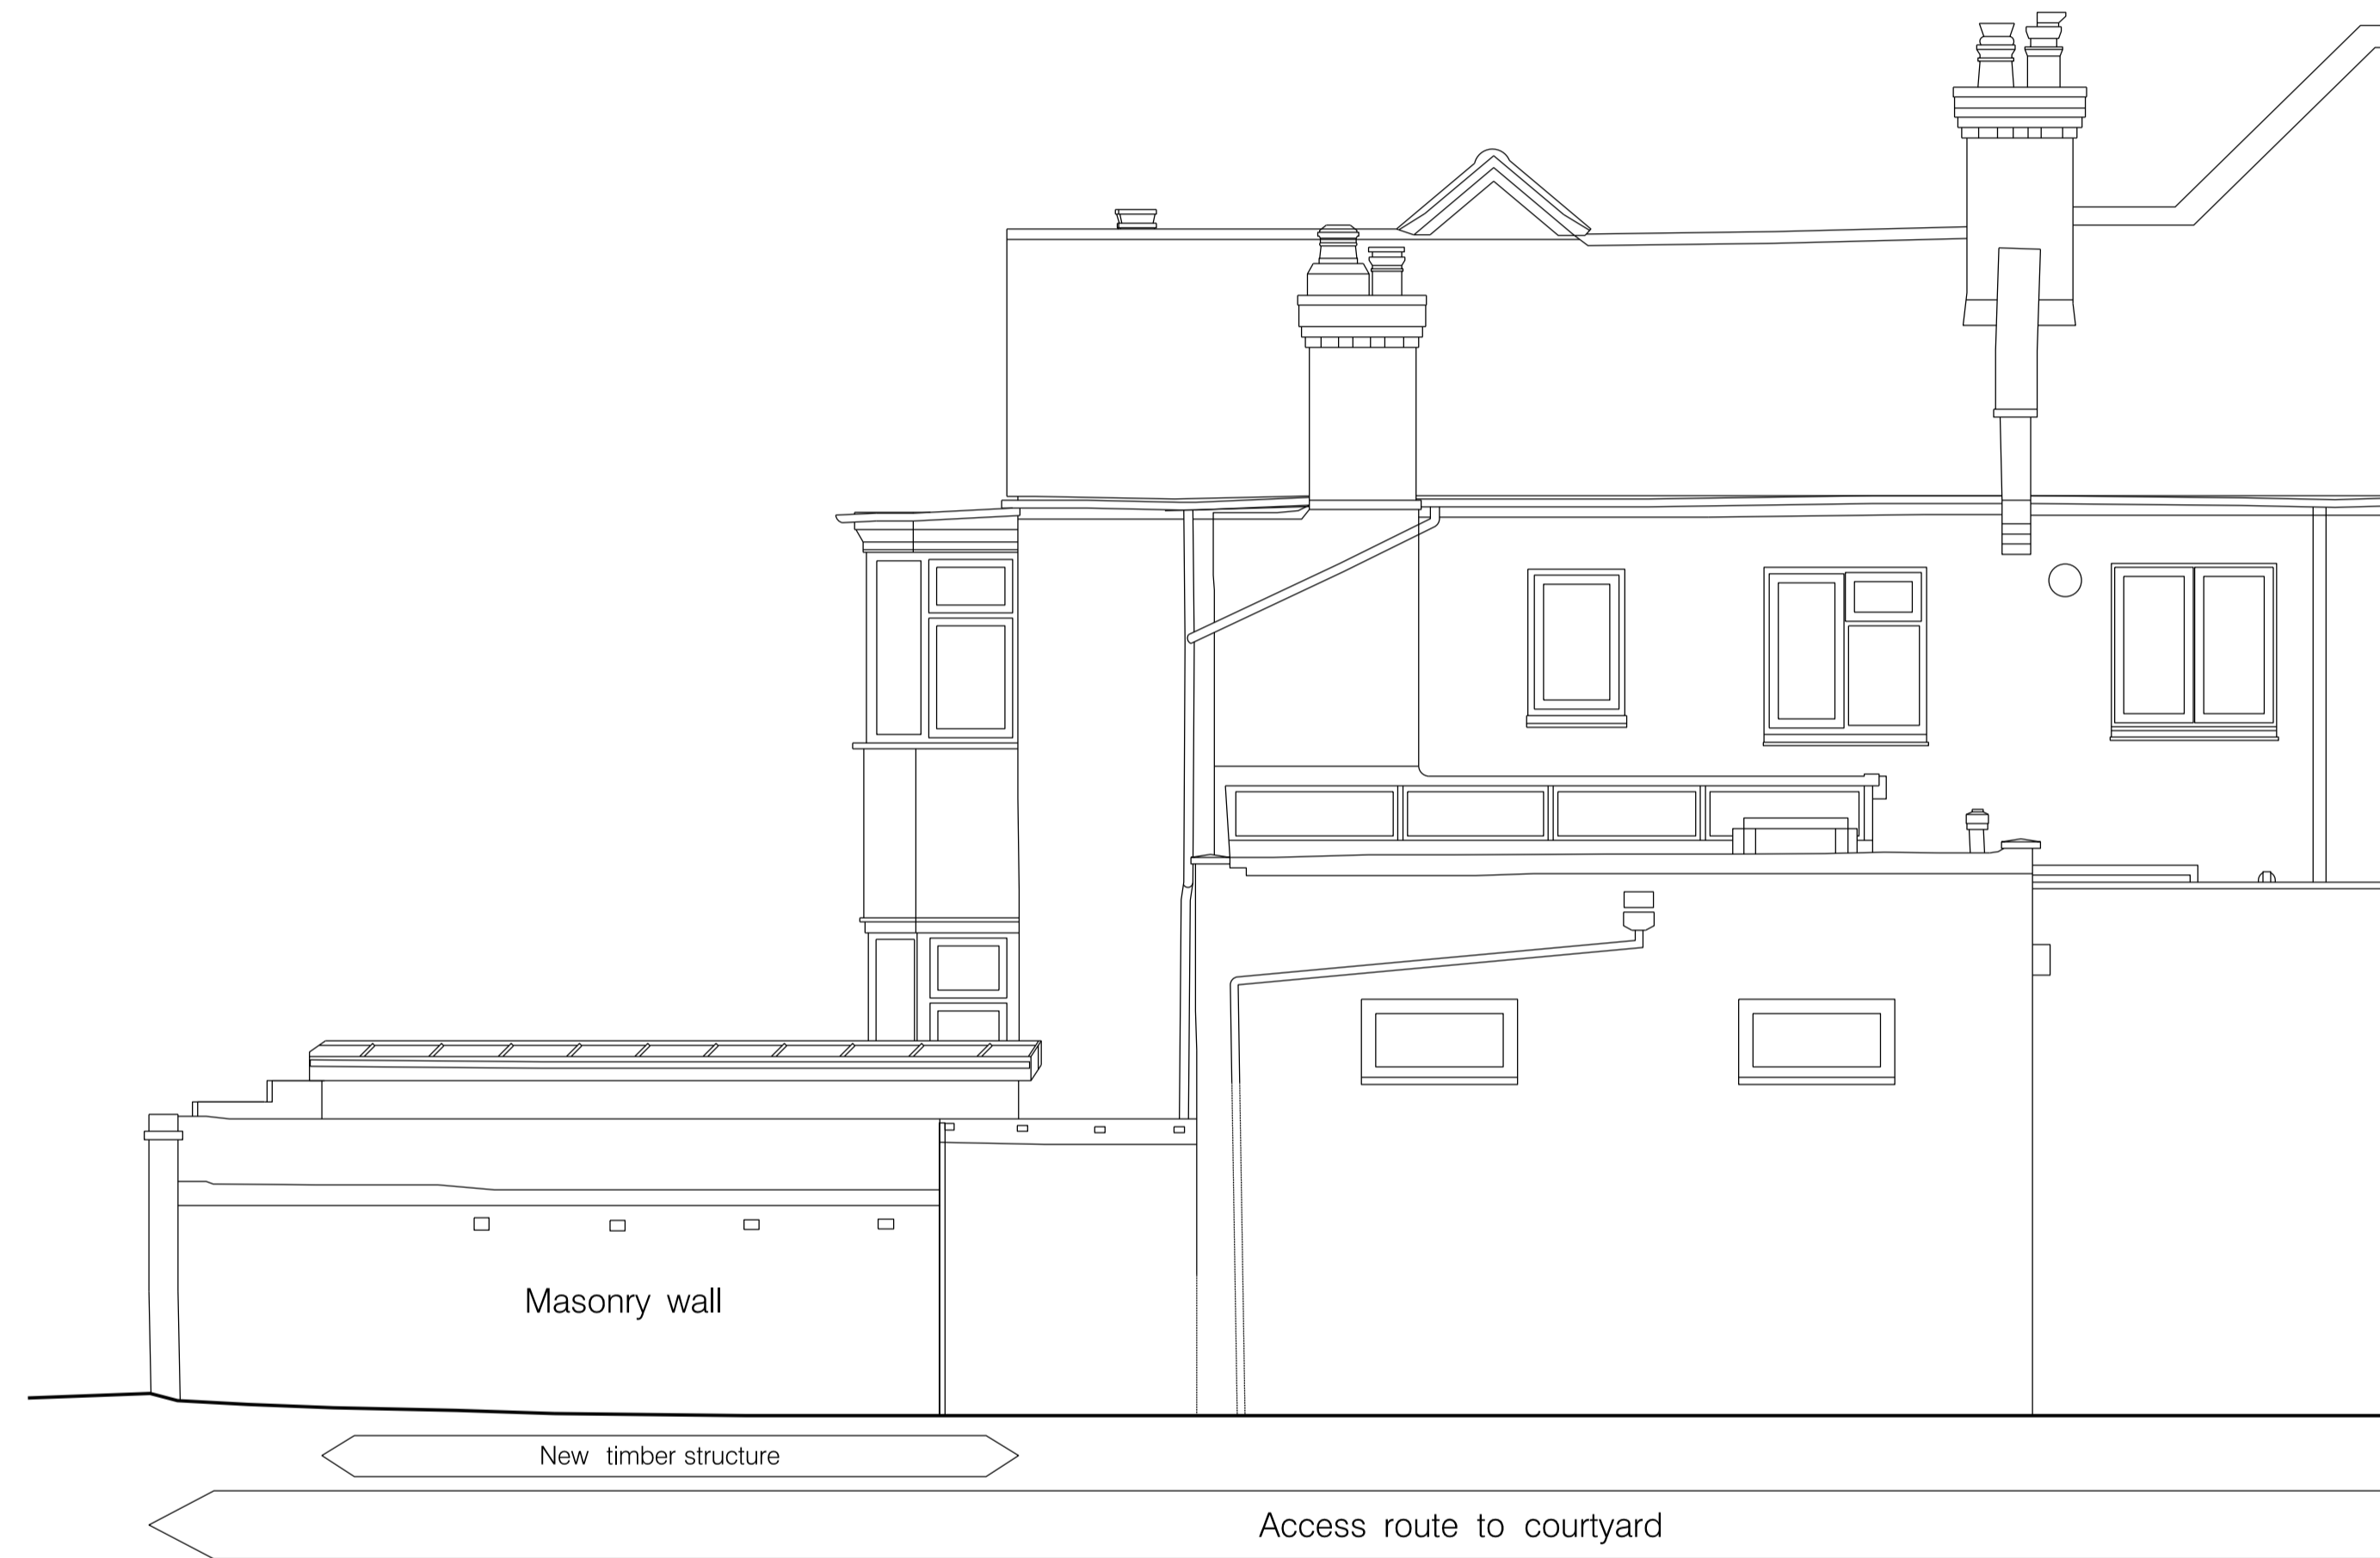

23 Glenhurst Avenue

21 Glenhurst Avenue

42.000m AOD
Elevation 3

Notes

23 GLENHURST AVENUE	
Title PROPOSED SOUTH ELEVATION	
scale 1:50 @A1	dwg no. 222
revision -	date 19.05.2026

FRANCES SMEDLEY
23 GLENHURST AVENUE
LONDON
NW5 1PT