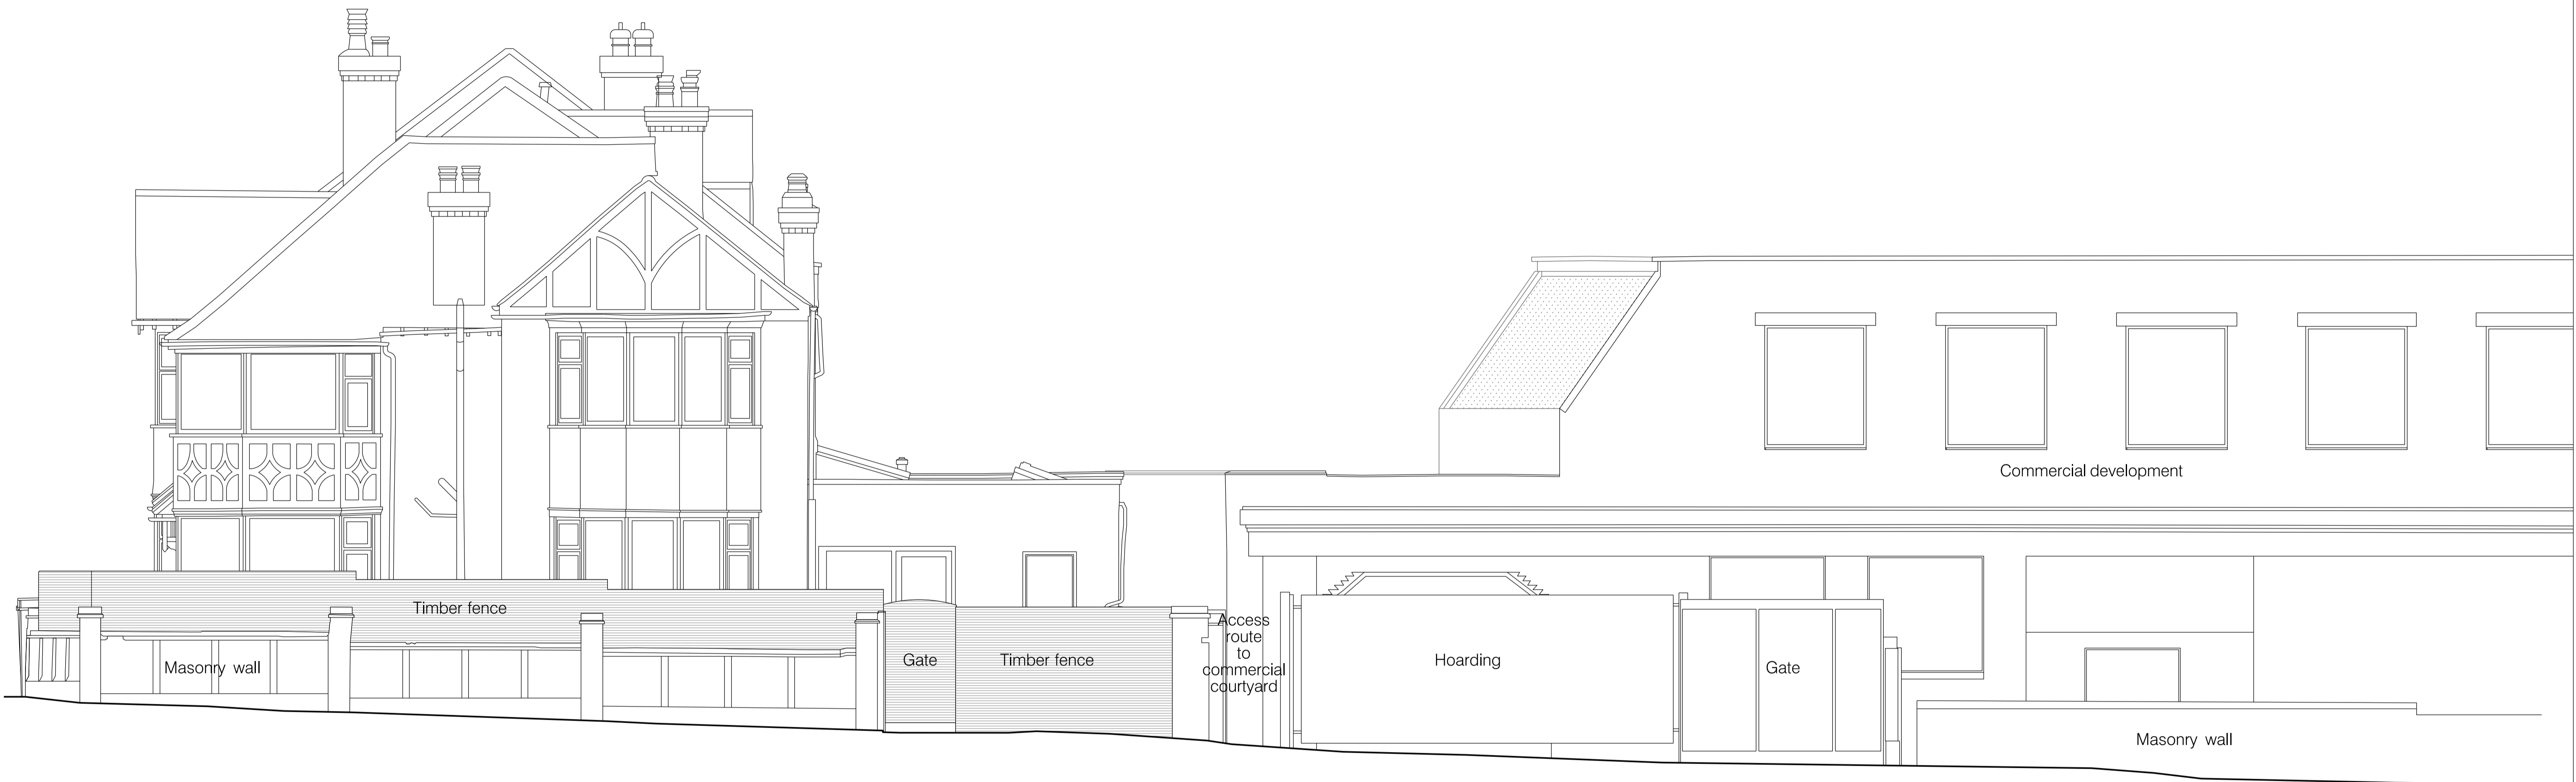

23 Glenhurst Avenue

Commercial development

42.000m AOD
Elevation 2

Notes

23 GLENHURST AVENUE	
Title EXISTING WEST ELEVATION	
scale 1:50 @A1	dwg no. 121
revision -	date 19.05.2026

FRANCES SMEDLEY
23 GLENHURST AVENUE
LONDON
NW5 1PT