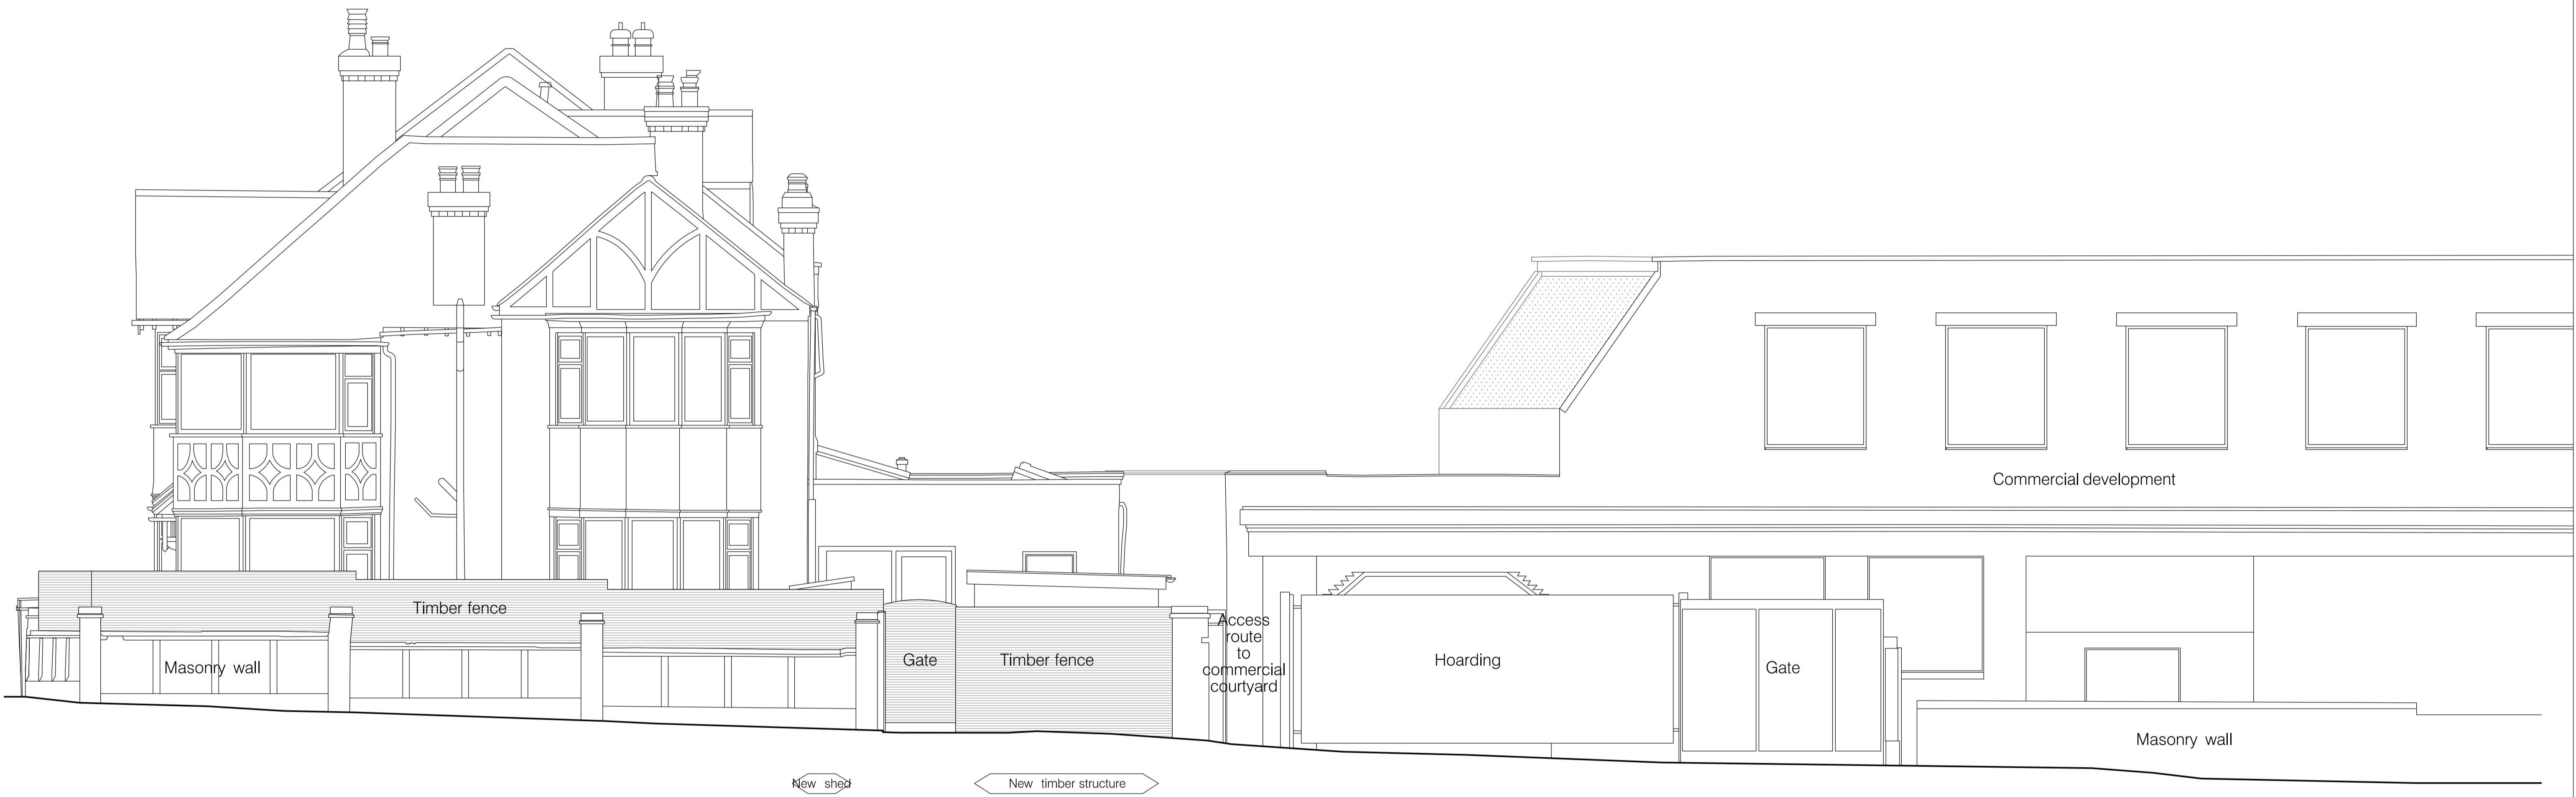

23 Glenhurst Avenue

Commercial development

42.000m AOD
Elevation 2

Notes

23 GLENHURST AVENUE	
Title PROPOSED WEST ELEVATION	
scale 1:50 @A1	dwg no. 221
revision -	date 19.05.2026

FRANCES SMEDLEY
23 GLENHURST AVENUE
LONDON
NW5 1PT