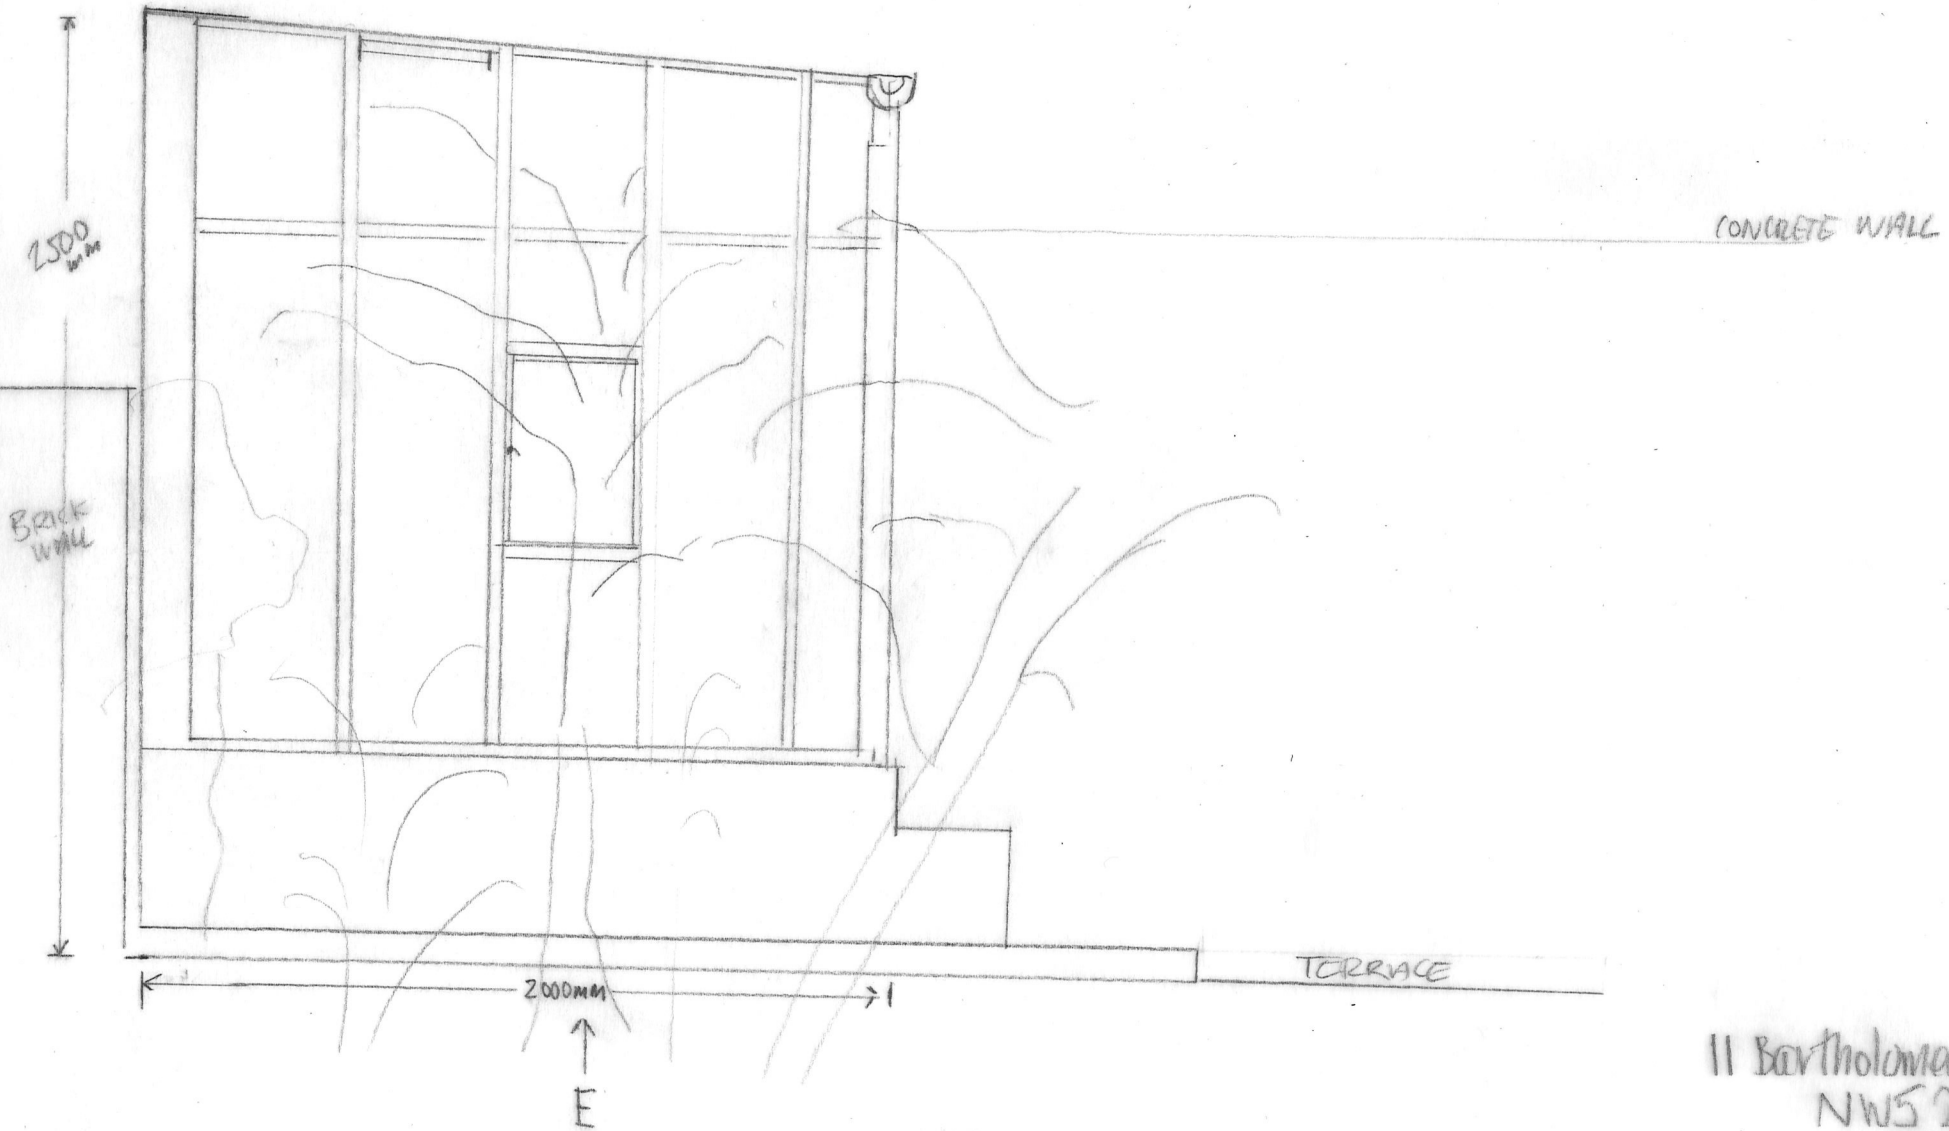

Elevation
Greenhouse

Scale 1:20

← 1.5m
Rd. 30 Brick
Flank Wall →

11 Bartholomew Villas
NWS 2LS